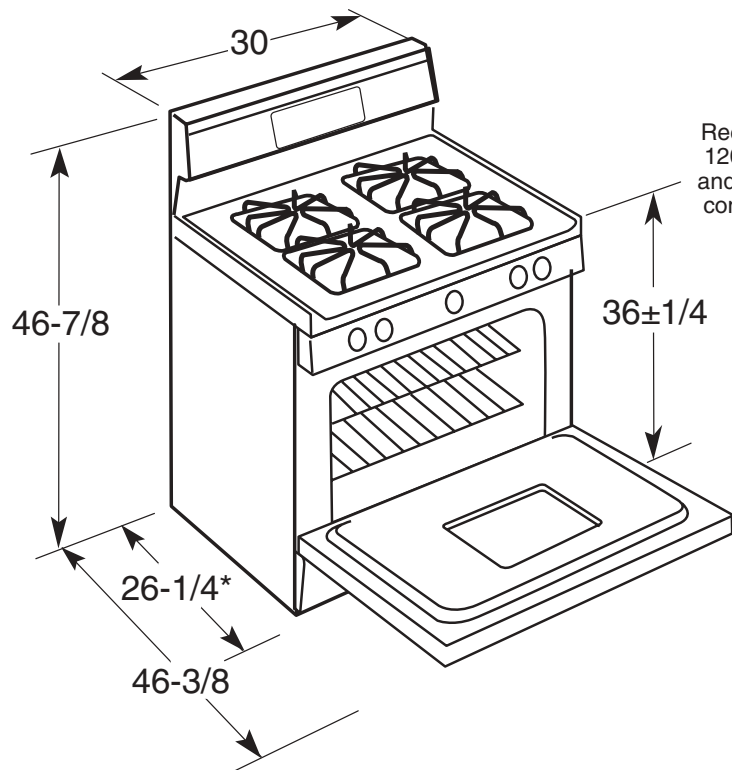

# JGBP28SEH – GE® 30" Free-Standing Self-Clean Gas Range

## Installation Information Dimensions (in inches)

\*Dimension from wall to front of closed door handle is 28-1/4"  
 Depth to front edge of cooktop – 25-1/4"

Recommended area for 120V outlet on rear wall and area for thru the wall connection of pipe stub and shut-off valve

### Gas Self-Clean Range Anti-Tip Bracket (Part No. 205C1714P001)

**Electrical Rating:** 120V, 60Hz, 5A

**Installation Information:** Before installing, consult installation instructions packed with product for current dimensional data.